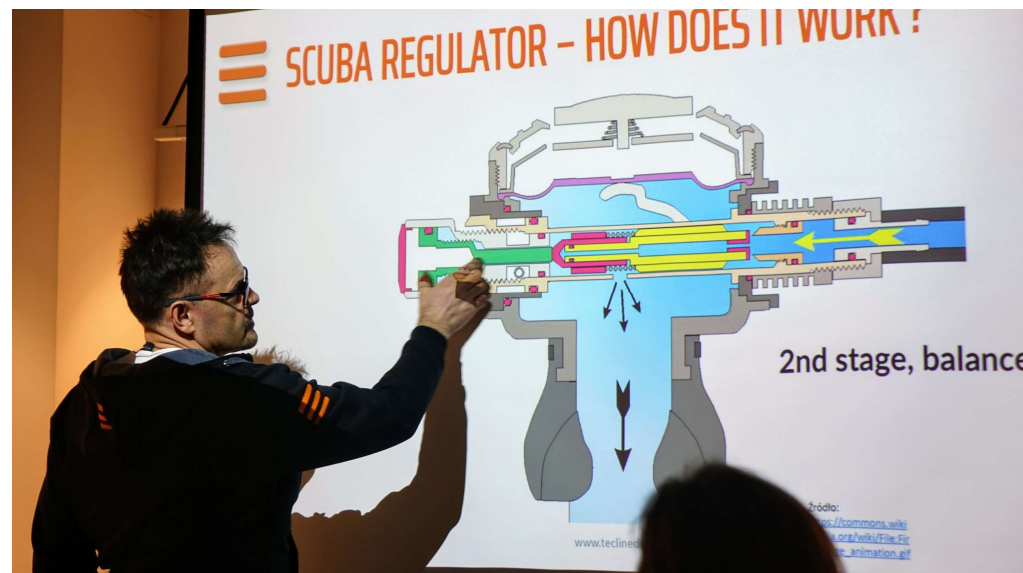

TECLINE

MASTER CLASS

UNIT 1 - INTRODUCTION

≡ MAIN GOALS

- Proficiency in building **Tecline Equipment Configurations.**
- Mastering diving equipment use **in order to improve diving techniques and safety.**
- Providing tools to enhance your **dives and workshops (services).**

www.teclinediving.eu

Photo: Tomasz Płociński

COURSE STRUCTURE

- THEORY – 5 UNITS
- DRY PRACTICE
- WATER SESSIONS

≡ COURSE STRUCTRE - THEORY

Photo: Bartek Trzcíński

- UNIT 1 – INTRODUCTION
- UNIT 2 – PILLARS OF A GOOD DIVER
- UNIT 3 – WINGS AND POSITION
- UNIT 4 – REGULATORS AND BUOYANCY
- UNIT 5 – FINS AND PROPULSION

≡ COURSE STRUCTURE – DRY PRACTICE

- Building a solid position.
- Basics of personalized equipment configurations.
- Usage and adjustments of scuba regulators.
- Propulsion and maneuvering techniques.

COURSE STRUCTURE – WATER PRACTICE