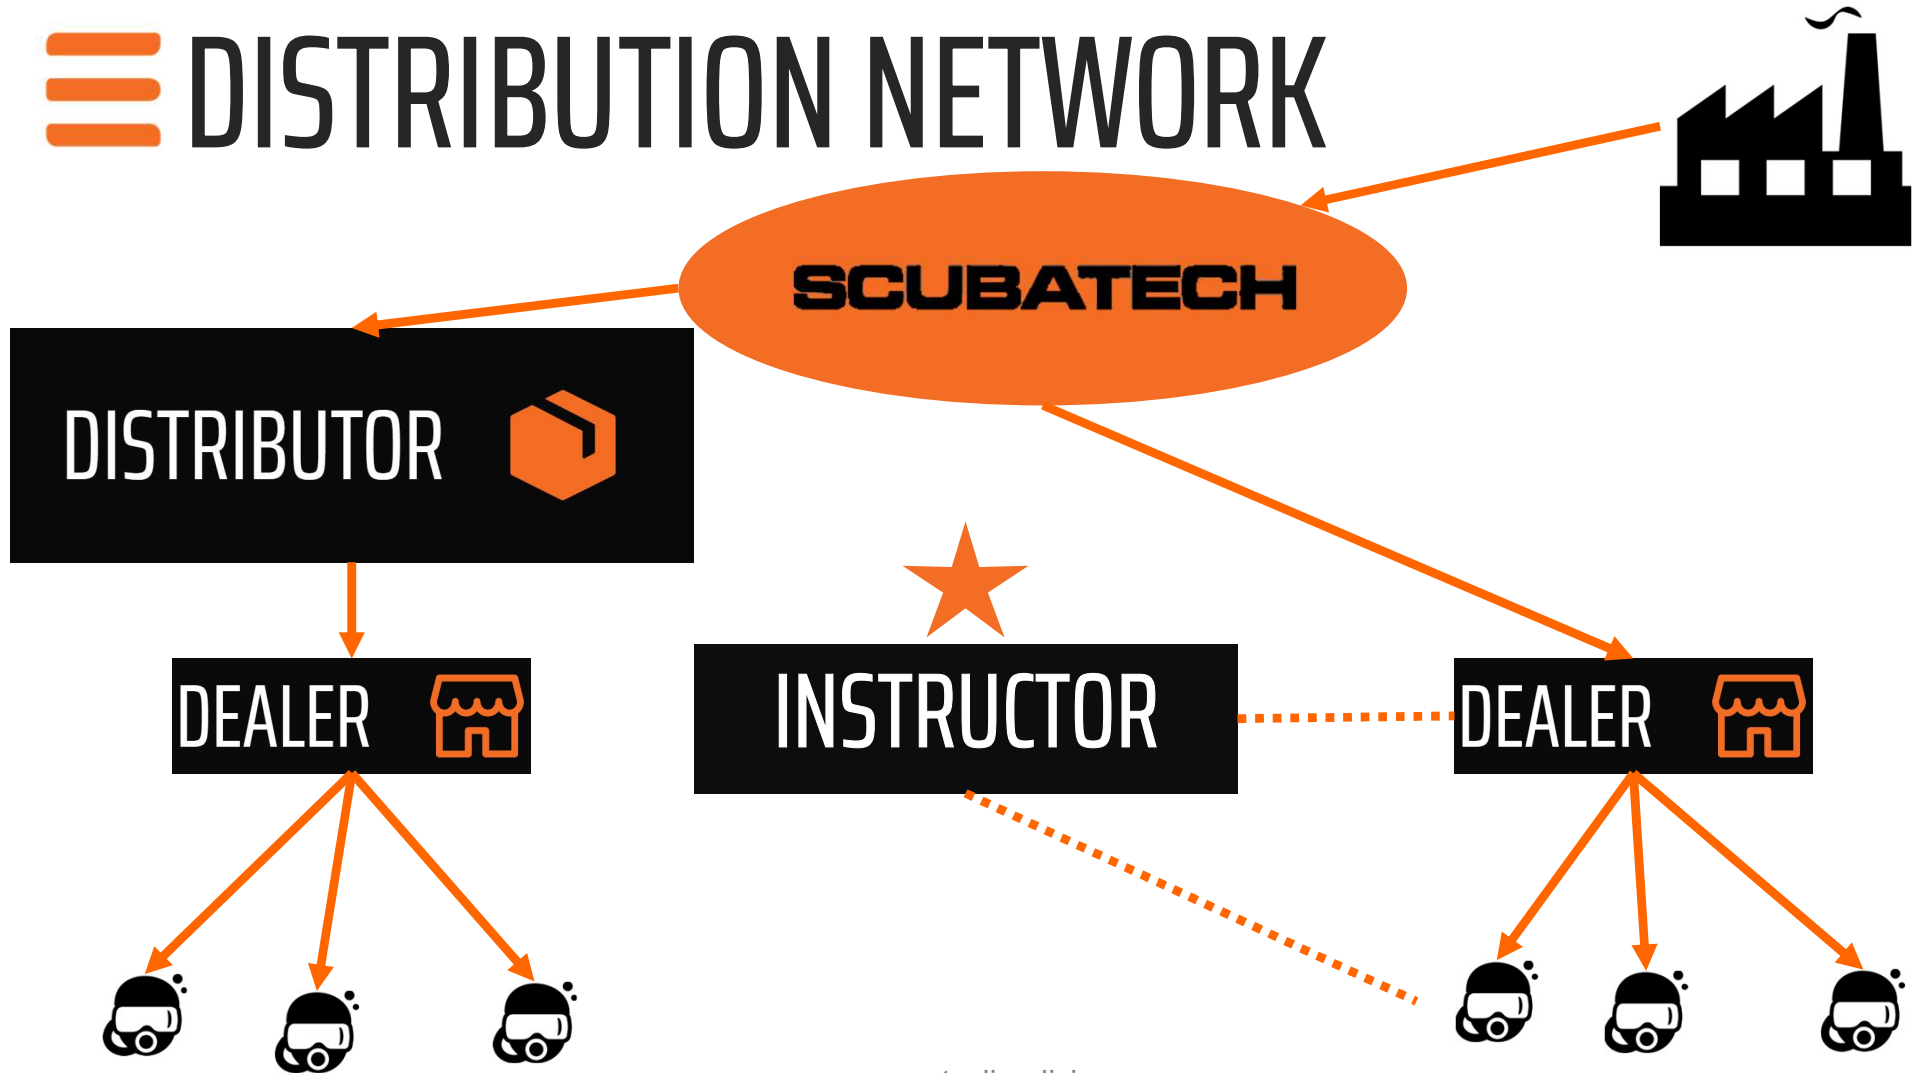

≡ COURSE STRUCTURE – DRY PRACTICE

- Building a solid position.
- Basics of personalized equipment configurations.
- Usage and adjustments of scuba regulators.
- Propulsion and maneuvering techniques.

COURSE STRUCTURE – WATER PRACTICE

TECLINE / SCUBATECH

- Scubatech – family company, owner of the Tecline brand, main warehouse and HQ located in Poland.
- Tecline – premium brand, innovative equipment designed by active divers.

TECLINE ACADEMY

- Tecline Academy – Research and Training Facility, Warsaw, Poland.
- New training standards and quality control.
- Unique place open for you and your customers.

≡ DISTRIBUTION NETWORK

≡ CORE PRODUCTS

BUOYANCY CONTROL SYSTEMS