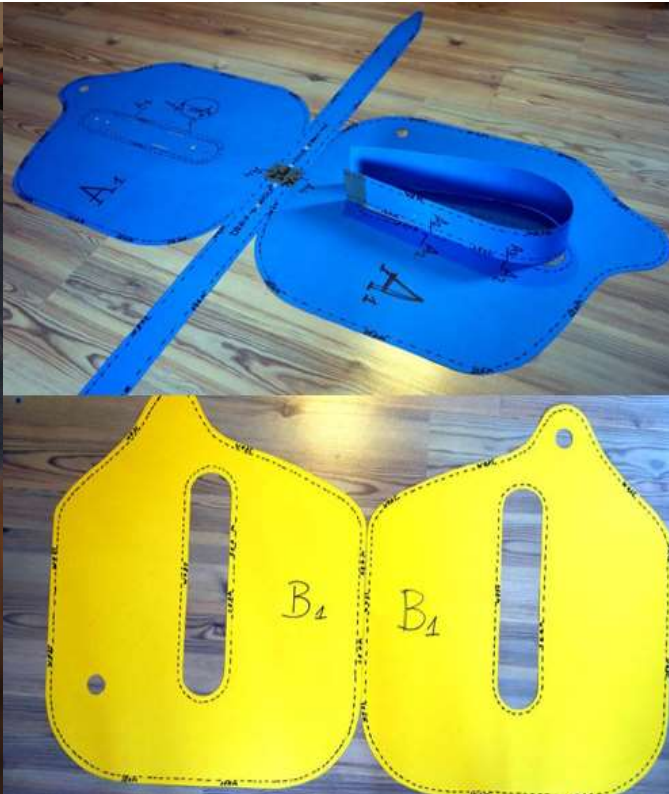

TECLINE / SCUBATECH

- Scubatech – family company, owner of the Tecline brand, main warehouse and HQ located in Poland.
- Tecline – premium brand, innovative equipment designed by active divers.