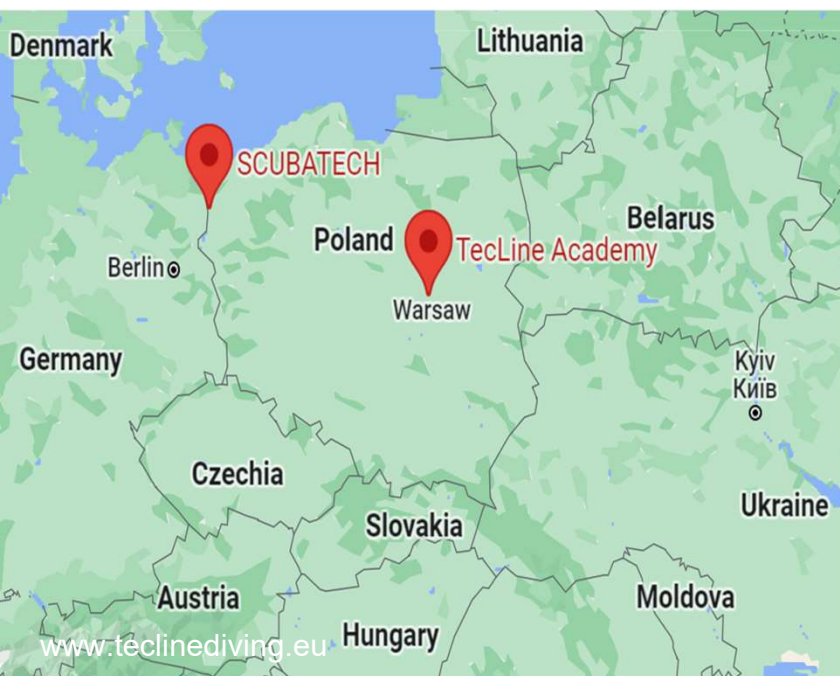

TECLINE ACADEMY

- Tecline Academy – Research and Training Facility, Warsaw, Poland.
- New training standards and quality control.
- Unique place open for you and your customers.